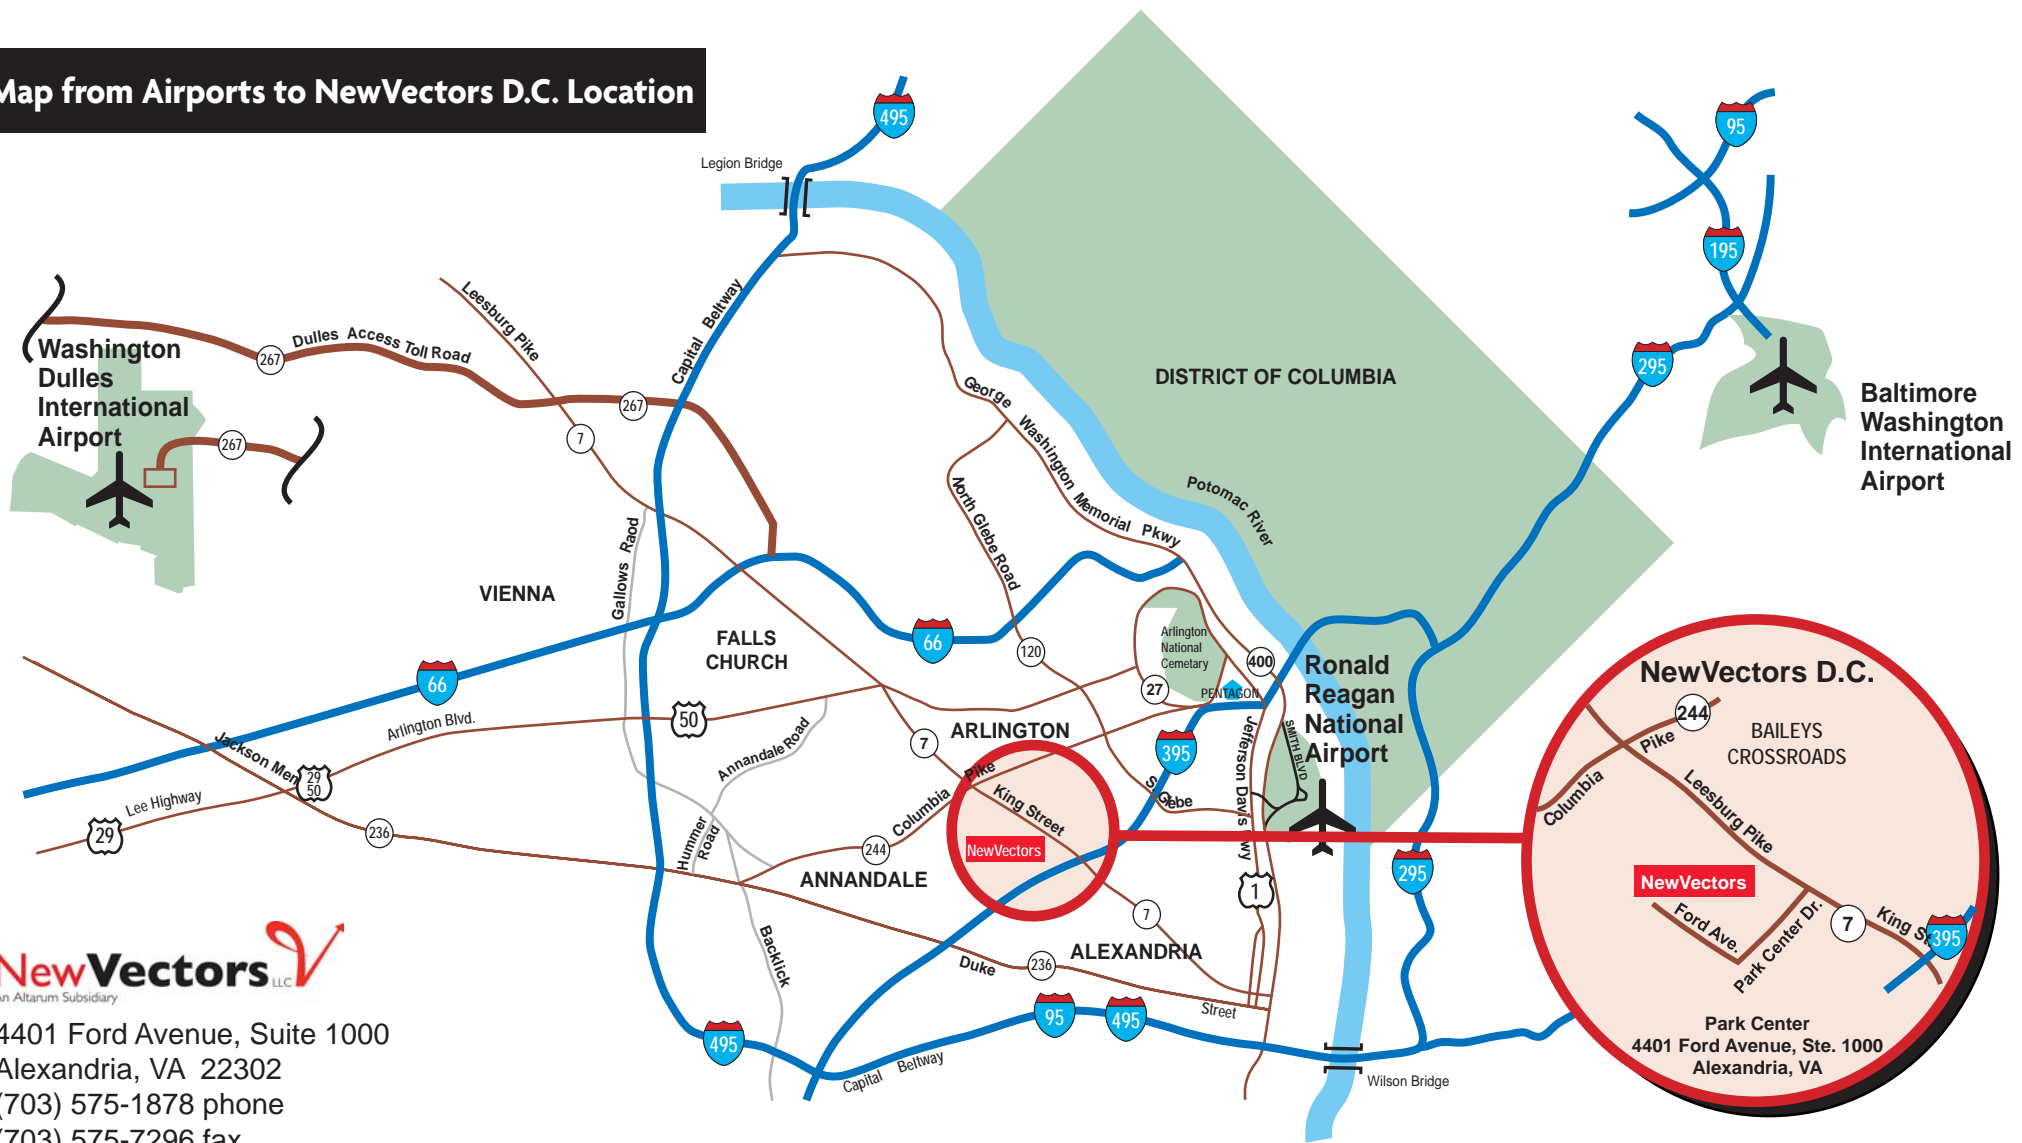

Map from Airports to NewVectors D.C. Location

4401 Ford Avenue, Suite 1000
 Alexandria, VA 22302
 (703) 575-1878 phone
 (703) 575-7296 fax

From Reagan National Airport:

1. Take 395 South
2. Take Exit #5 (VA-7/King Street)
3. Keep right at the fork in the exit ramp, heading West
4. Merge onto VA-7 and immediately get in the left lane
5. Turn left at the first stop light onto Park Center Drive
6. Turn right into the visitor's parking garage just before the Ford Avenue intersection

From Dulles Airport:

1. Take Dulles Airport Access road toward Washington
2. Dulles Airport Access road turns into VA 267
3. Follow VA 267 to the Beltway (495)
4. Take right exit to the Capital Beltway, 495 South
5. Once on the Beltway, move into left lane and watch for 395 North to Washington
6. Take left exit to 395 North
7. Stay on 395 N to VA-7/King Street West
8. Once on VA-7/King Street West, turn left onto Park Center Drive
9. Turn right into the visitor's parking garage just before the Ford Avenue intersection

From BWI Airport:

1. Take 295 South (Baltimore-Washington Parkway)
2. Take exit for Howard Road and turn right at the end of the exit ramp
3. Continue on Howard Road, merging right onto South Capitol Street
4. Stay on South Capitol Street going over the Anacostia River
5. Watch for signs for 395 South and follow, merging onto 395 S
6. Take Exit #5 (VA-7/King Street)
7. Keep right at the fork in the exit ramp, heading West
8. Merge onto VA-7 and immediately get in the left lane
9. Turn left at the first stop light onto Park Center Drive
10. Turn right into the visitor's parking garage just before the Ford Avenue intersection